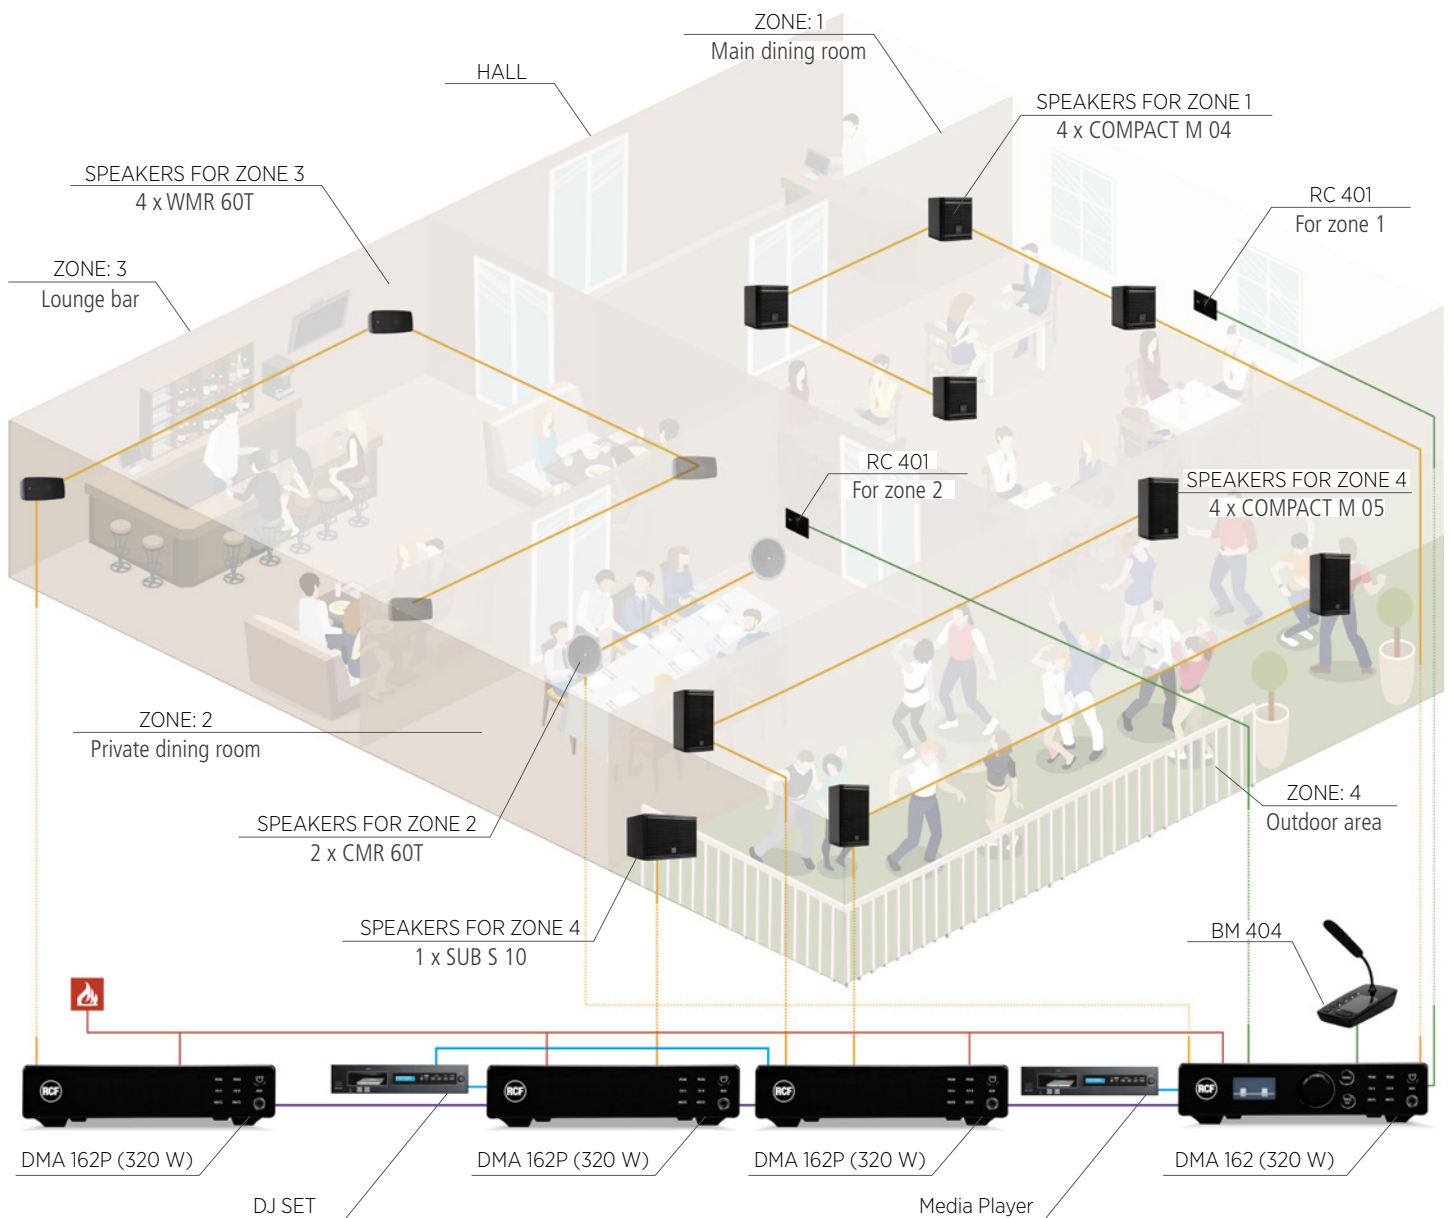

MULTI-ROOM RISTO CLUBS

Audio system for background and foreground music in a multi-room club.

ZONES	AMPLIFIER	POWER	OUT LINES	LOUDSPEAKERS SOLUTIONS	ZONES	ACCESSORIES
4	DMA 162	2 x 160 W	LOW IMP.	4 x COMPACT M 04 (optimized distribution)	1 MAIN	RC 401
			LOW IMP.	2 x CMR 60T	2 PRIVATE	RC 401
	DMA 162P	320 W	HI IMP.	4 x WMR 60T	3 LOUNGE	
	DMA 162P	2 x 160 W	LOW IMP.	4 x COMPACT M 05	4 OUTDOOR	
	DMA 162P	320 W	LOW IMP.	1 x SUB S 10		

— Amplifier output — Audio input — Accessories — 4 channels audio bus — Mute from emergency system